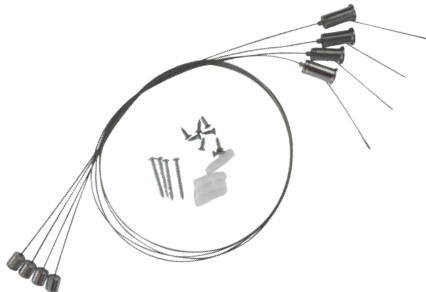

SIKU IPP Ceiling suspension set

Ceiling suspension set for Infraplate pro

The ceiling suspension set enables ceiling mounting with suspended infrared heating panels.

PRODUCT DESCRIPTION

- suitable for the SIKU Infraplate pro Classic (DW)
- enables ceiling mounting with suspended heating plates
- save space by mounting on the ceiling
- hang down to approx. 50 cm from the ceiling
- Length adjustment and locking
- when buying a "DW" heating plate, the ceiling suspension set is also required as an accessory

Technical Data

Dimensions	4 x 1 Meter Stahldraht
Weight	0,12 kg
Belastbarkeit	up to 30 kg
Certificates	RoHS, CE

Available models

SIKU IPP-DAS ceiling suspension set

Item number

(Item no. 50432)

Packaging unit