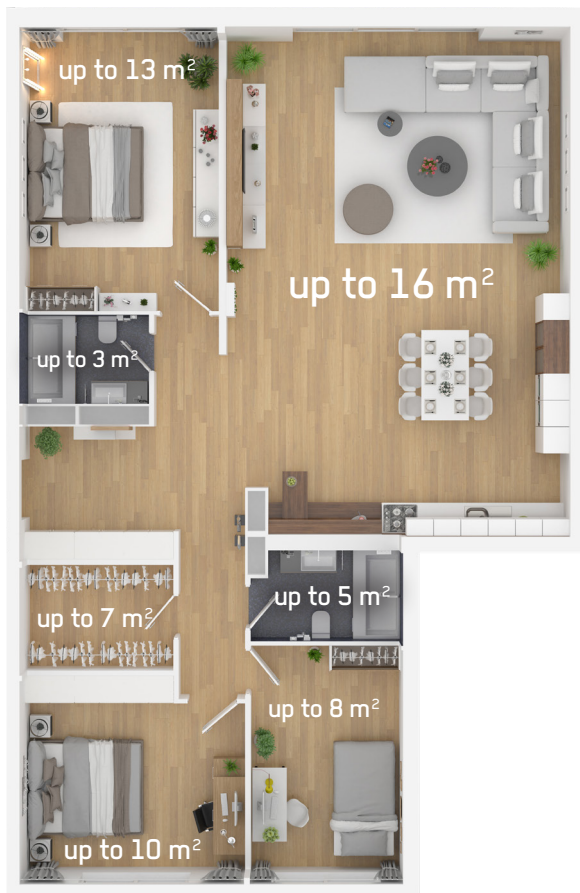

PRODUCT DESCRIPTION

Surface: White satin glass

Rear material: Aluminium

Frame: Frameless

Heating element: heating wire

Surface temperature: 70-90°C

Overheating protection: Yes

Electrical efficiency: 98%

IP: IP54

Cable length: 1,9 m

Mounting: Wallmounting

Warranty: 2 years

Technical Data

Model	Dimensions (mm)	Current	Voltage	Current	Weight	Certificates	IP
SIKU IPP 320 SW	600 x 600 x 12	320 W	230 V / 50 Hz	1,5 A	7 kg	RoHS, CE	IP54
SIKU IPP 580 SW	600 x 1000 x 12	580 W	230 V / 50 Hz	2,5 A	11,1 kg	RoHS, CE	
SIKU IPP 700 SW	600 x 1200 x 12	700 W	230 V / 50 Hz	3,0 A	13,05 kg	RoHS, CE	

up to 13 m²
IPP 700 SW

up to 10 m²
IPP 580 SW

up to 5 m²
IPP 320 SW

The infraplate pro heating plates are available in numerous Versions for small and large rooms. Here's how it works: Measure the space → Calculate the area → Choose the right size.

Please note that the values mentioned here are only valid if the room has a height of approx. 2.5 meters and is insulated according to today's standard. In addition, the infrared heating panels must not be installed opposite a window.