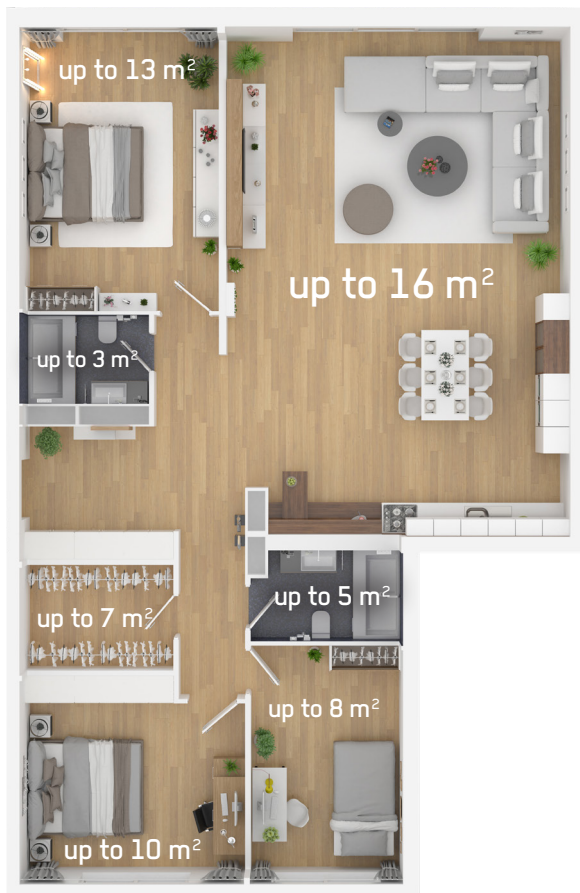

IP: IP54

Cable length: 1,9 m

Mounting: Wall (WW) or ceiling (DW)

LED operating light:

Yes, only with wall-mounted types (WW)

Warranty: 5 years

Technical Data

Model	Dimensions (mm)	Current	Voltage	Current	Weight	Certificates	IP
SIKU IPP 1100 SLIM WW	1205 x 905 x 15	1100 W	230 V / 50 Hz	4,8 A	6,1 kg	RoHS, CE, TÜV GS	IP54
SIKU IPP 240 SLIM DW	605 x 505 x 15	240 W	230 V / 50 Hz	1,0 A	2,0 kg	RoHS, CE	IP54
SIKU IPP 400 SLIM DW	905 x 605 x 15	400 W		1,7 A	3,2 kg	RoHS, CE	
SIKU IPP 550 SLIM DW	1205 x 605 x 15	550 W		2,4 A	4,5 kg	RoHS, CE	
SIKU IPP 800 SLIM DW	1205 x 905 x 15	800 W		3,5 A	6,1 kg	RoHS, CE	

“WW” indicates wall-mounted units.

„DW“ indicates ceiling-mounted units.

When purchasing a „DW“ heating panel, the SIKU IPP-DAS ceiling mounting set or the IPP-chain will also be required as an accessory.

The right infrared heater for any room

up to 16 m²
IPP 1100 SLIM DW

up to 13 m²
IPP 800 SLIM DW

up to 10 m²
IPP 400 SLIM DW

up to 7 m²
IPP 400 SLIM DW

up to 3 m²
IPP 240 SLIM DW

The infraplate pro heating plates are available in numerous Versions for small and large rooms. Here's how it works: Measure the space → Calculate the area → Choose the right size.

Please note that the values mentioned here are only valid if the room has a height of approx. 2.5 meters and is insulated according to today's standard.

In addition, the infrared heating panels must not be installed opposite a window.